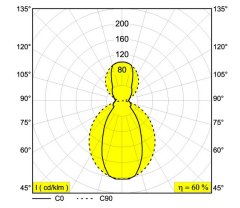

Specification Sheet

ONE-AND-ONLY P20 DOWN-UP 930 DIM1
6 404 20 93 ED1

[Weblink](#)

Available colors: BLACK-BLACK (6 404 20 93 ED1 B-B)
WHITE-WHITE (6 404 20 93 ED1 W-W)
GOLD COLORED-BLACK (6 404 20 93 ED1 GC-B)

DOWN-UP
LED CLUSTER DOWN 56,1W / CRI>90 / 3000K / 5667lm
LED CLUSTER UP 37,4W / CRI>90 / 3000K / 3778lm; ED CLUSTER UP 37,4W / CRI>90 / 3000K / 3778lm
INCL. DIMMABLE LED POWER SUPPLY
DIMMABLE BY 1-10V CONTROL
INCL. 2 x CABLE SUSPENSION SINGLE AUTO. 5'
INCL. 1 x CABLE 5 x 18 AWG

LED Technics: Light source: 9444 lm // 93 W // 101 lm/W
Luminaire: 5643 lm // 108 W // 52 lm/W

120-277V / 60Hz

Class 2 N.a.
Ada N.a.

Weight: 27.3 LBS
Protection level: IP20 - suitable for damp locations
Minimum distance: n.a.

Options: COVERPLATE S 103
COVERPLATE R 104