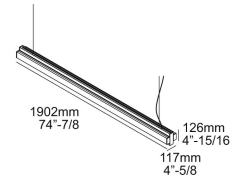

Specification Sheet

ONE-AND-ONLY P20 DOWN-UP 930 DIM1
6 404 20 93 ED1

[Weblink](#)

Available colors: BLACK-BLACK (6 404 20 93 ED1 B-B)
WHITE-WHITE (6 404 20 93 ED1 W-W)
GOLD COLORED-BLACK (6 404 20 93 ED1 GC-B)

DOWN-UP
LED CLUSTER DOWN 56,1W / CRI>90 / 3000K / 5667lm
LED CLUSTER UP 37,4W / CRI>90 / 3000K / 3778lm; ED CLUSTER UP 37,4W / CRI>90 / 3000K / 3778lm
INCL. DIMMABLE LED POWER SUPPLY
DIMMABLE BY 1-10V CONTROL
INCL. 2 x CABLE SUSPENSION SINGLE AUTO. 5'
INCL. 1 x CABLE 5 x 18 AWG

LED Technics: Light source: 9444 lm // 93 W // 101 lm/W
Luminaire: 5643 lm // 108 W // 52 lm/W

120-277V / 60Hz

Class 2 N.a.
Ada N.a.

Weight: 27.3 LBS
Protection level: IP20 - suitable for damp locations
Minimum distance: n.a.

Options: COVERPLATE S 103
COVERPLATE R 104